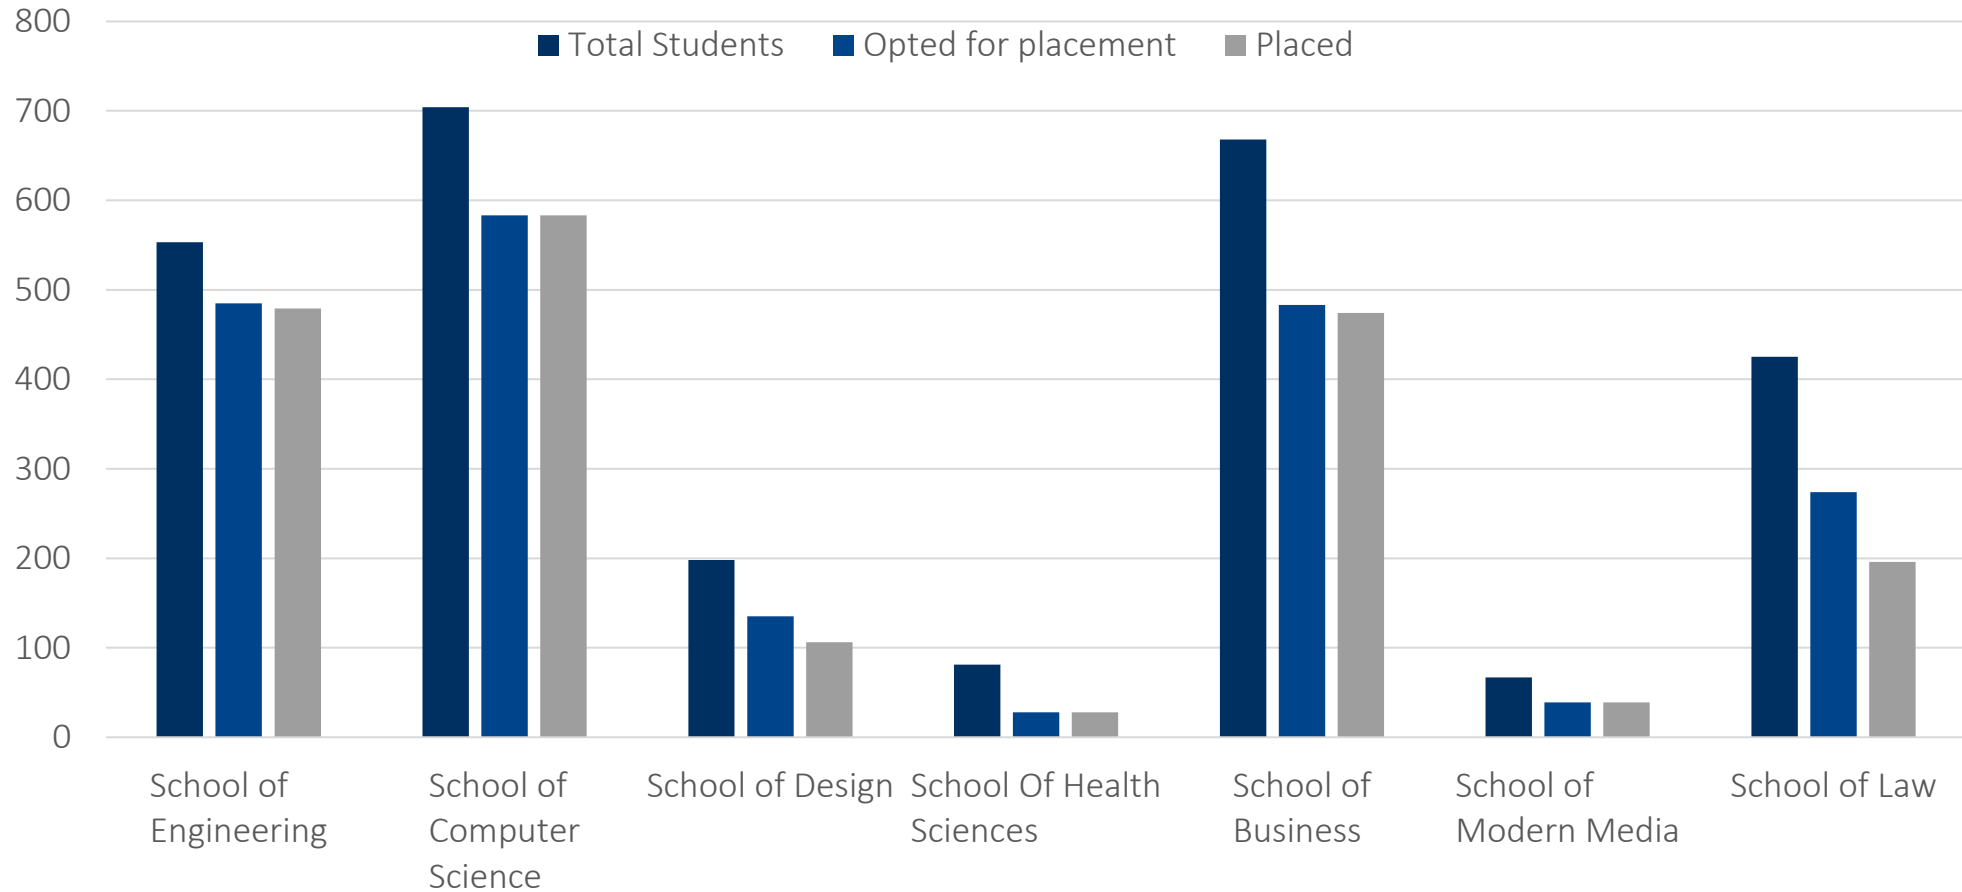

2022-23 SNAPSHOT

Total Students
2696

Opted for Placements
2027

Students Placed
1905

SECTOR OVERVIEW

IT & SOFTWARE

INR 36.00 LPA
HIGHEST CTC

INR 7.42 LPA
AVERAGE CTC