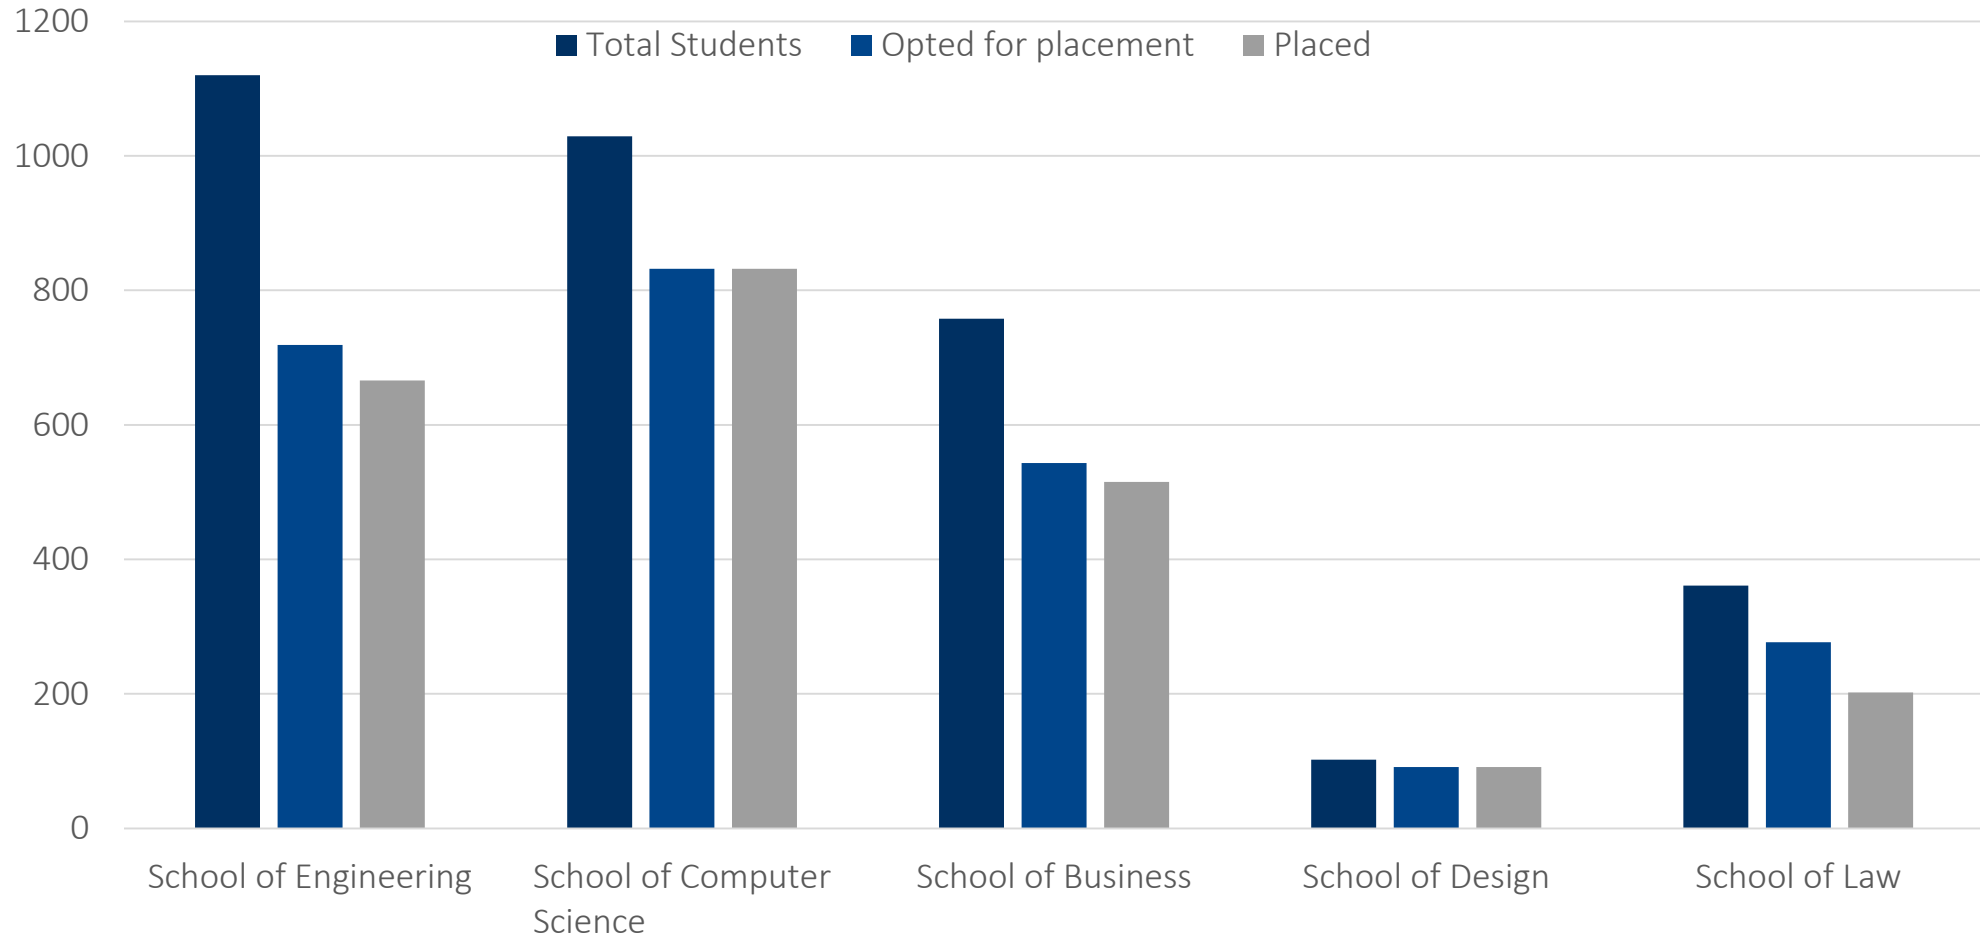

2019-20 SNAPSHOT

Total Students
3200

Opted for Placements
2462

Students Placed
2315