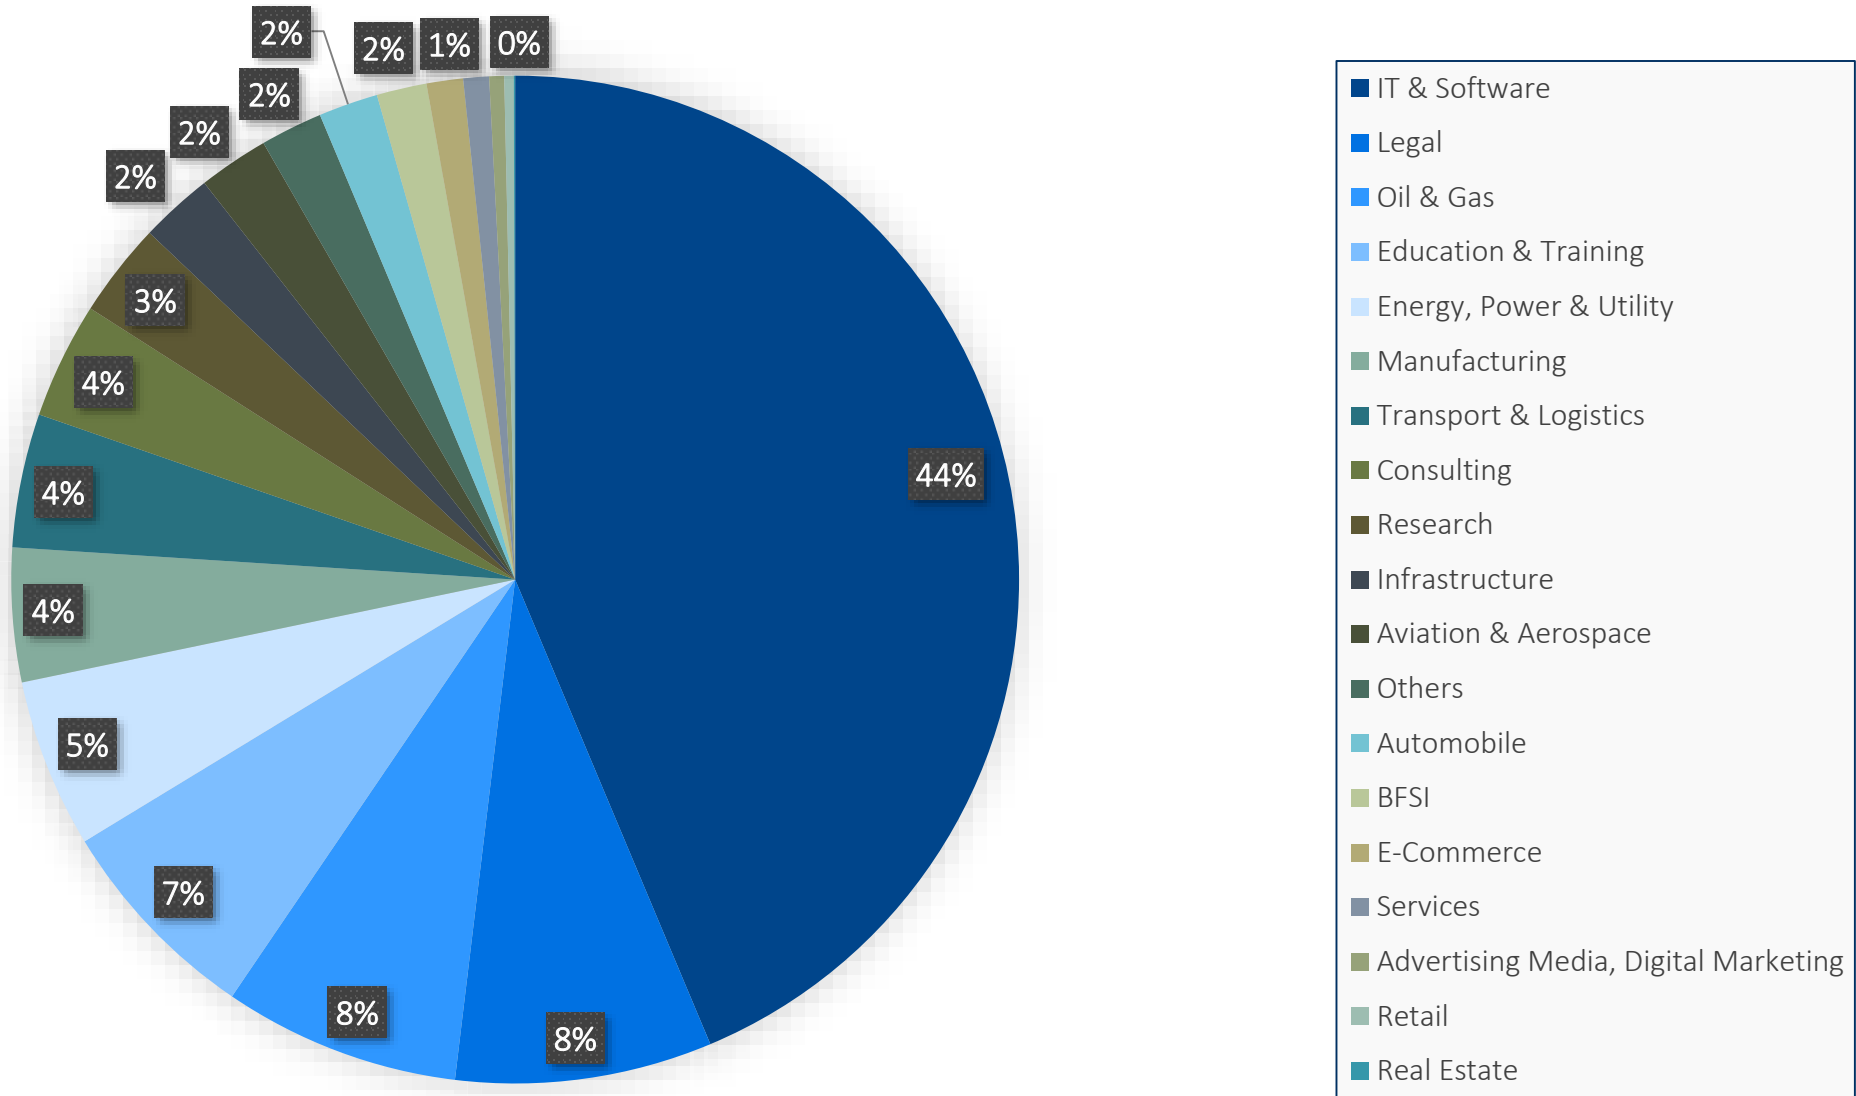

Sector Wise Recruiters