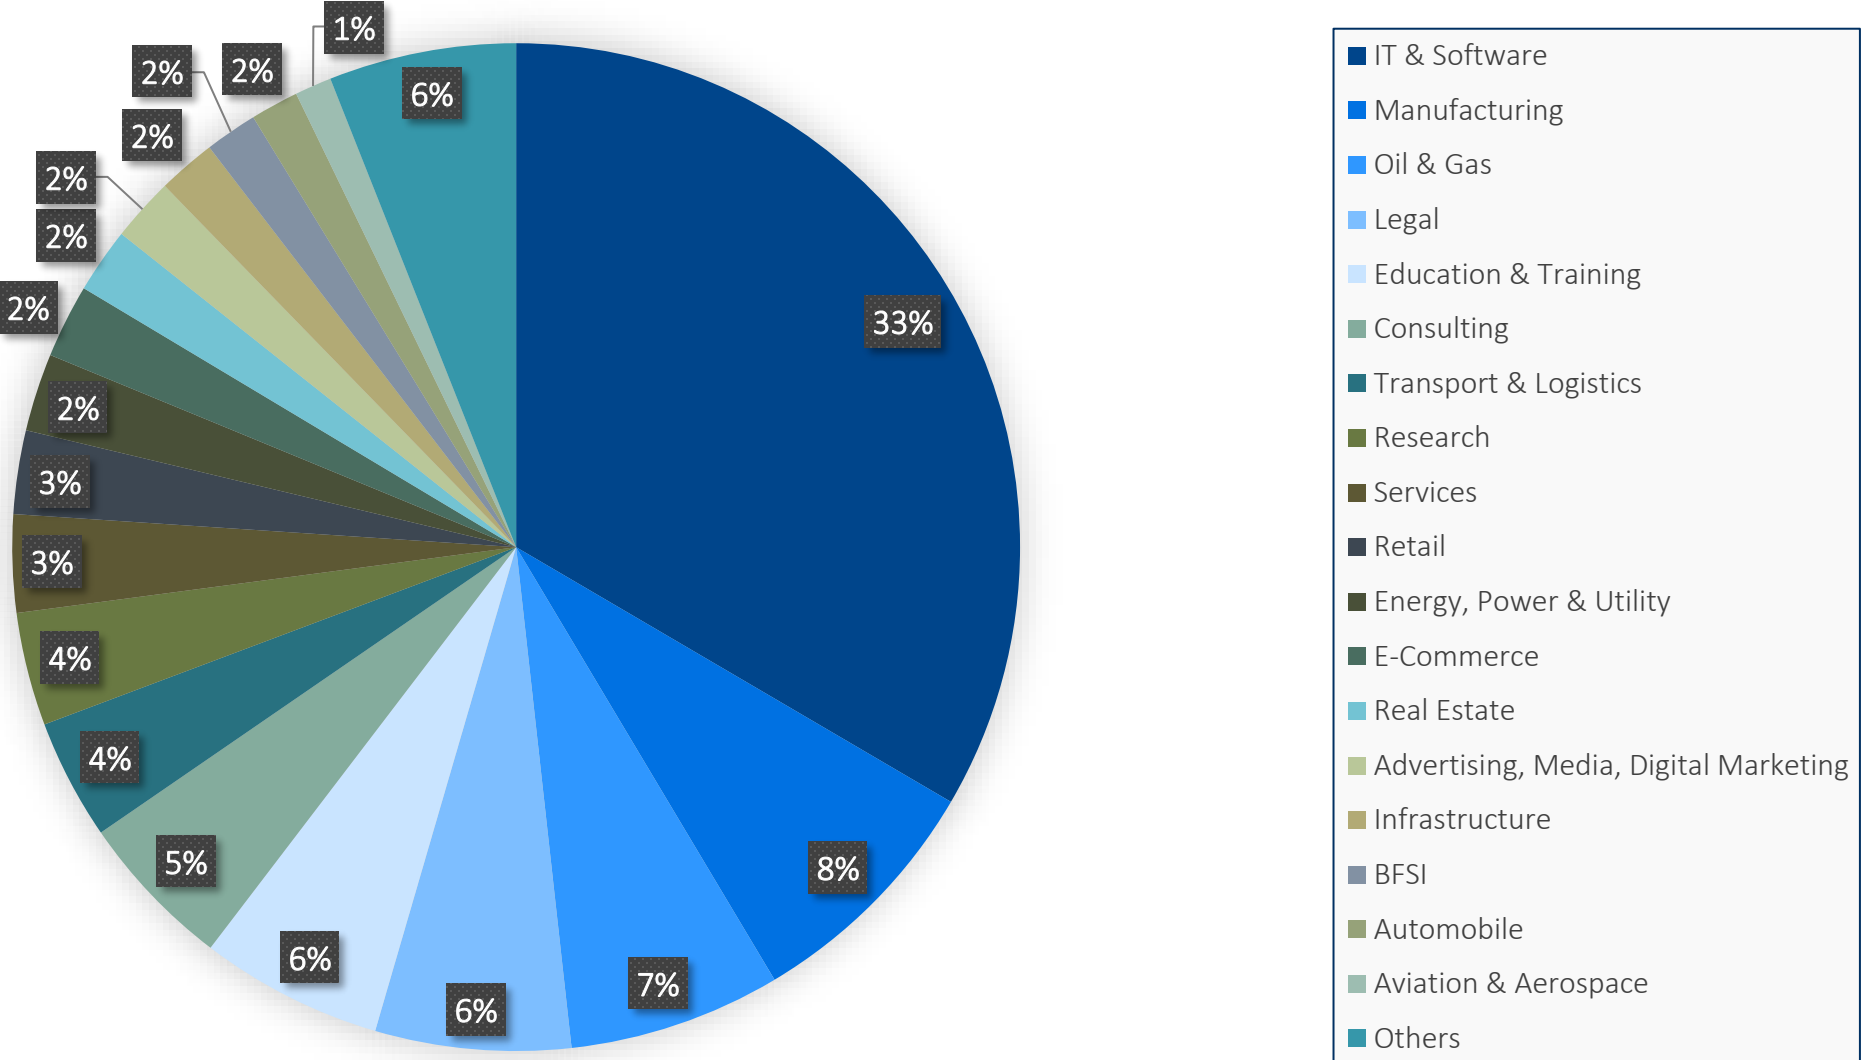

Sector Wise Recruiters