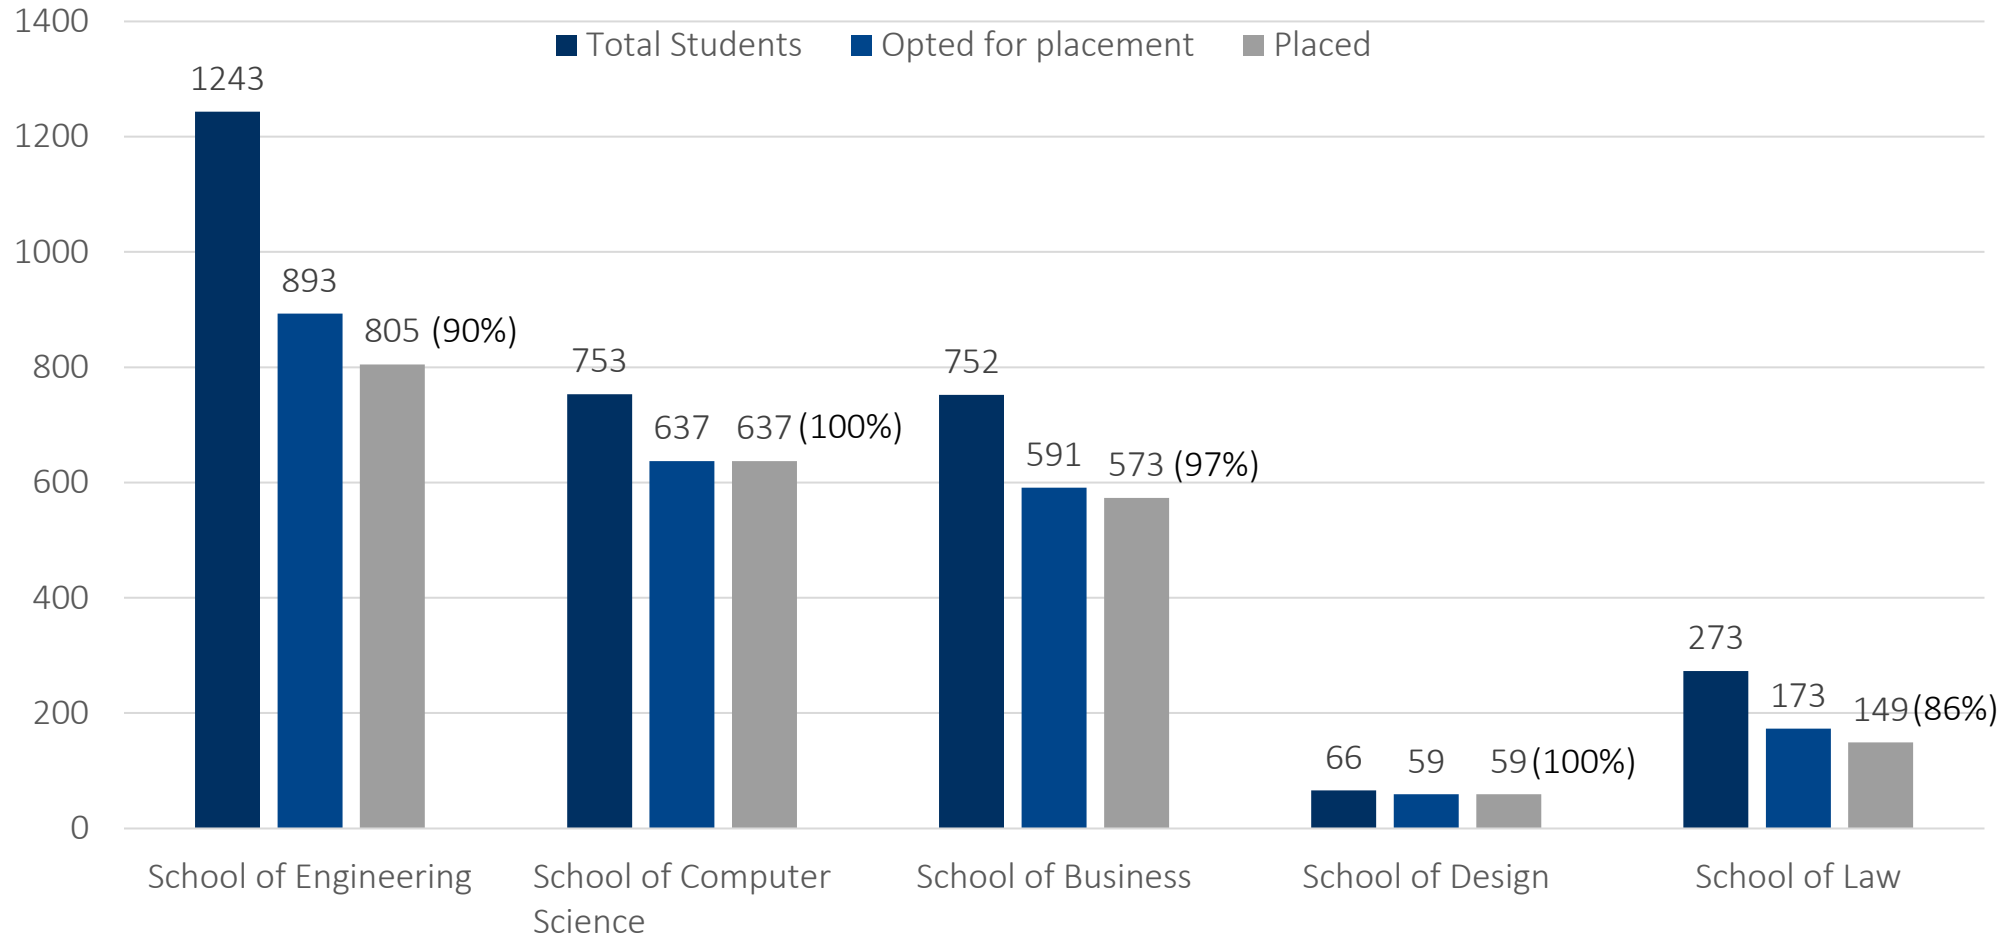

2019 SNAPSHOT

Total Students
3101

Opted for Placements
2361

Students Placed
2223