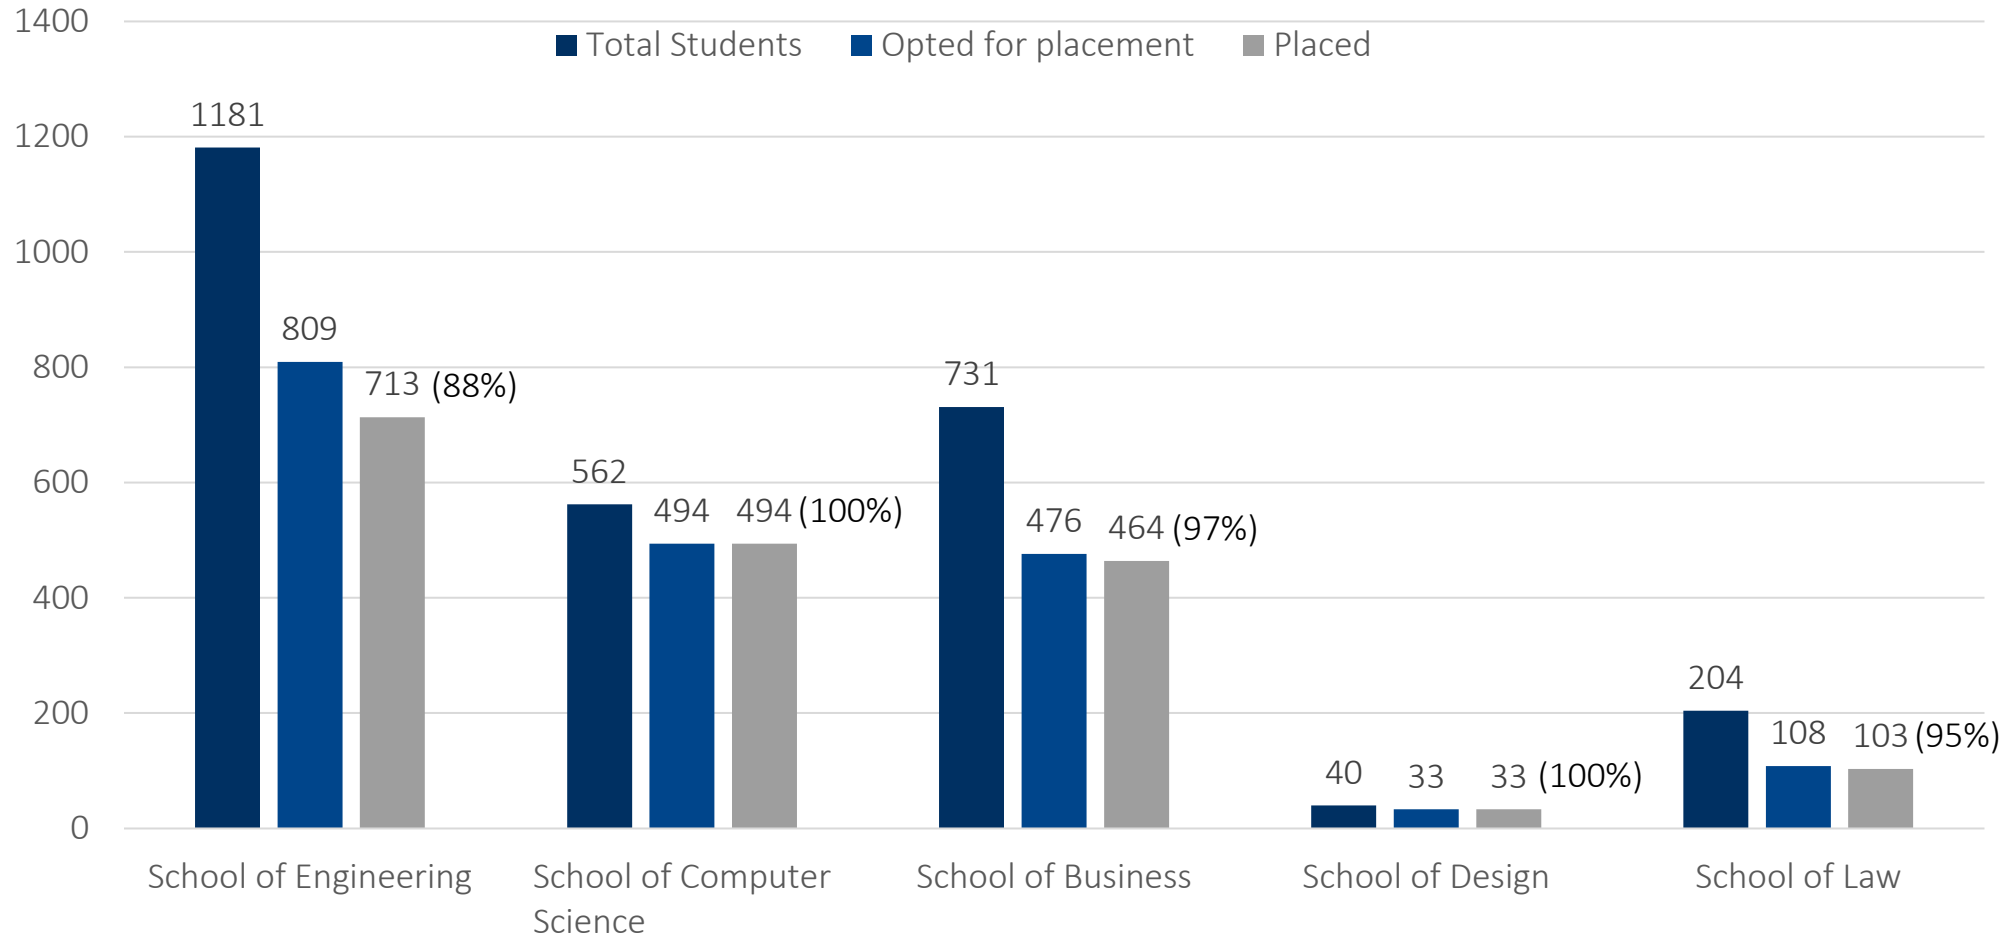

2018 SNAPSHOT

Total Students
2718

Opted for Placements
1920

Students Placed
1807