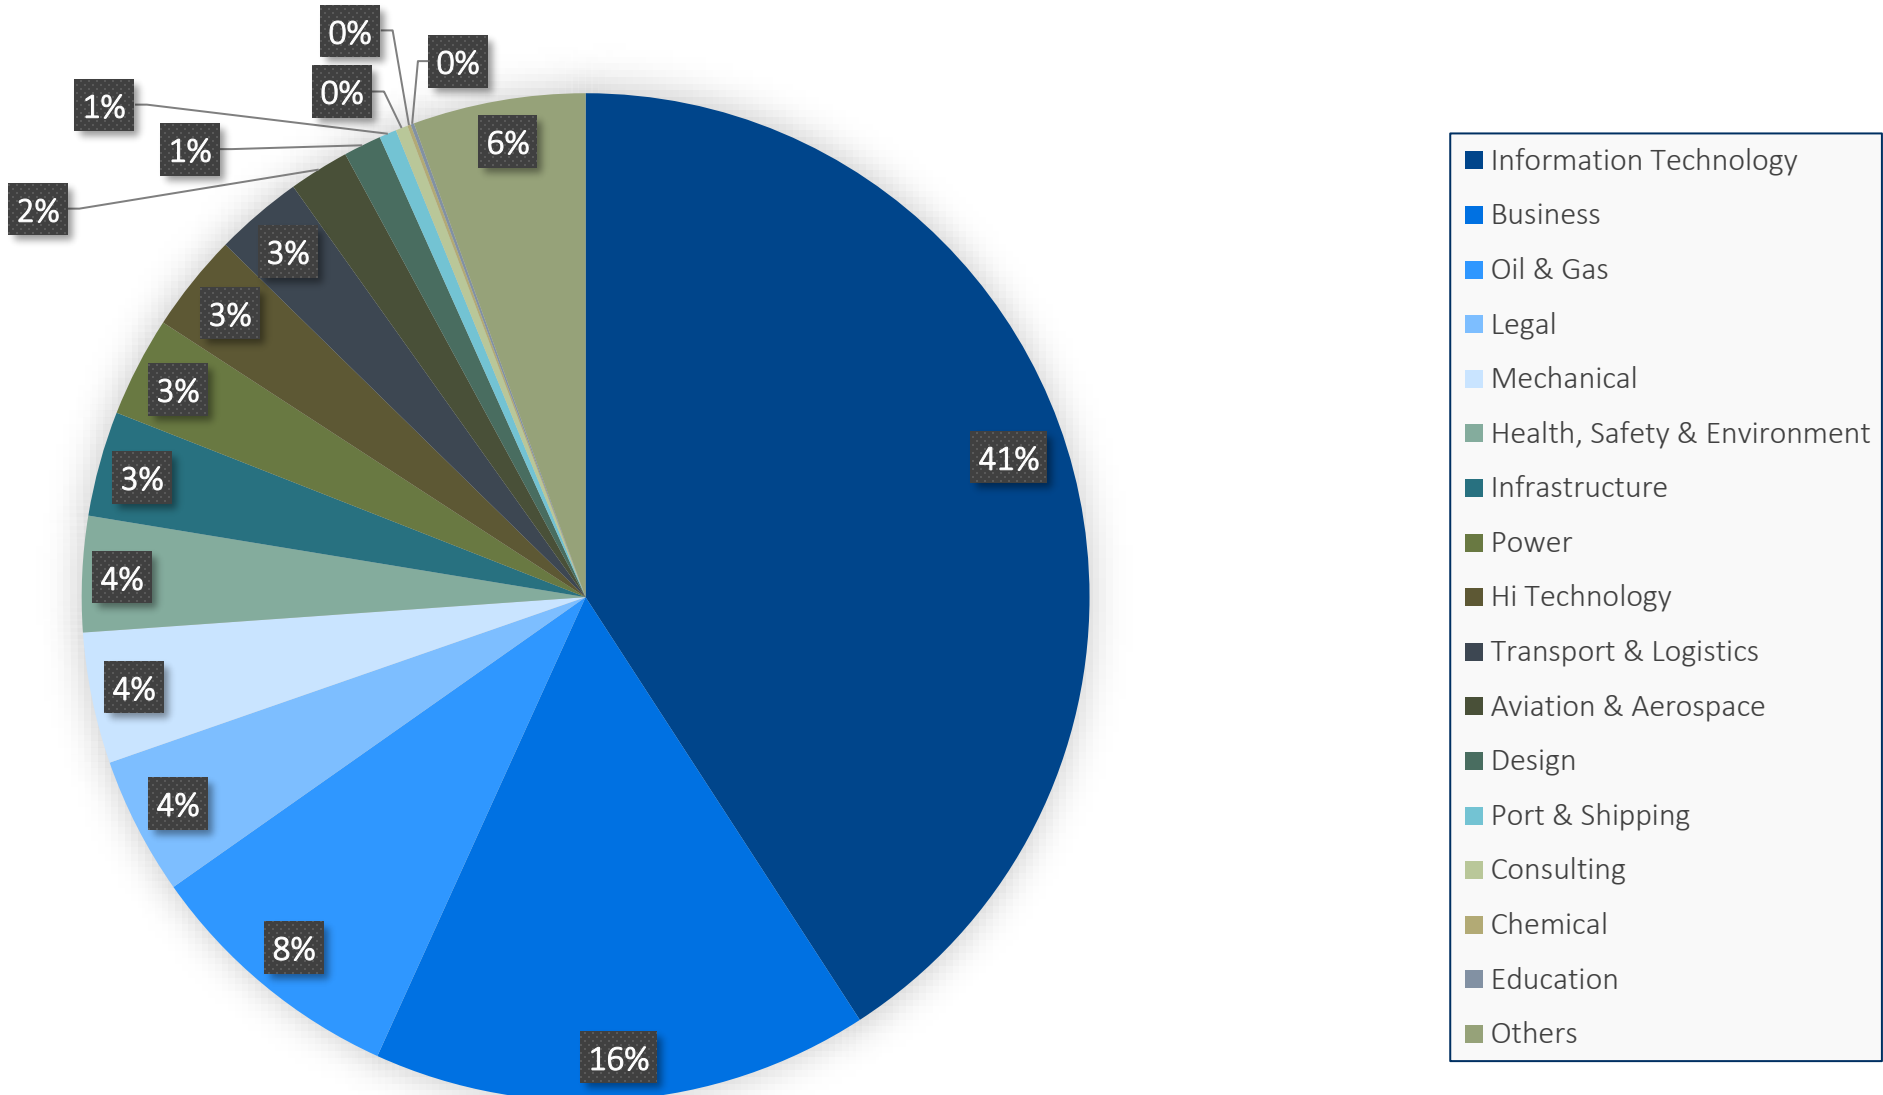

Sector Wise Recruiters