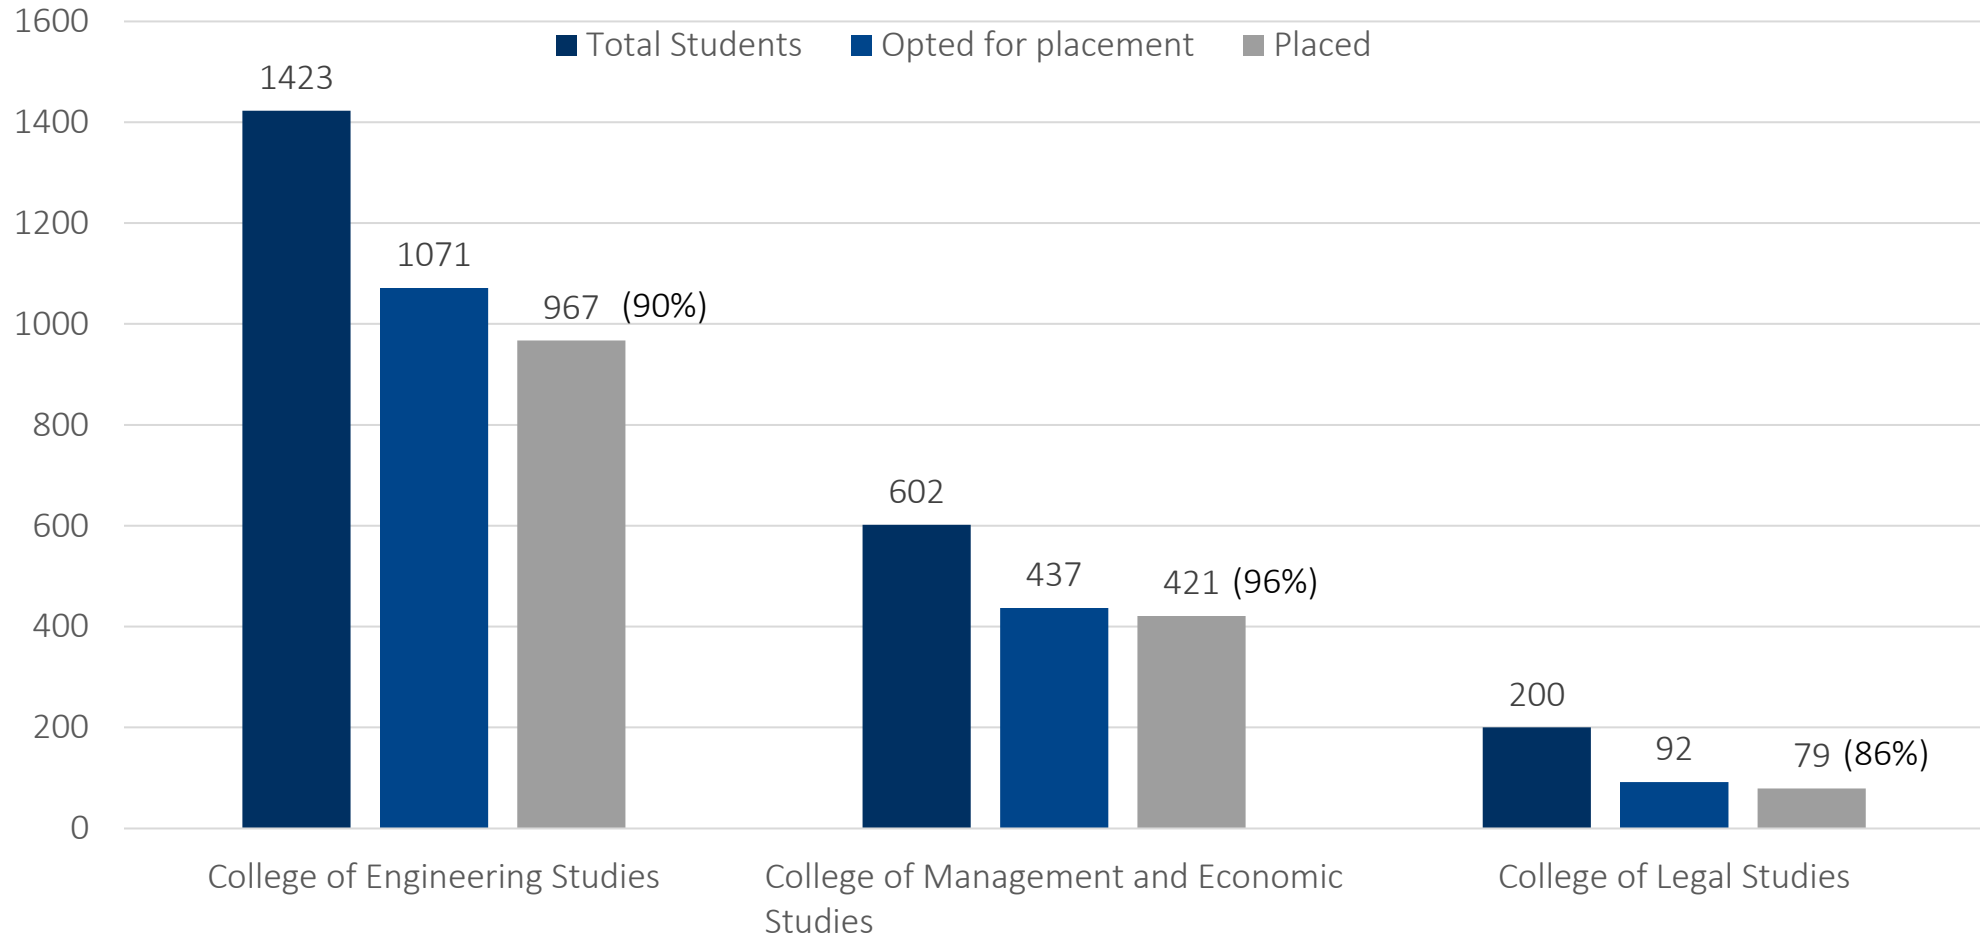

2017 SNAPSHOT

Total Students
2225

Opted for Placements
1600

Students Placed
1467