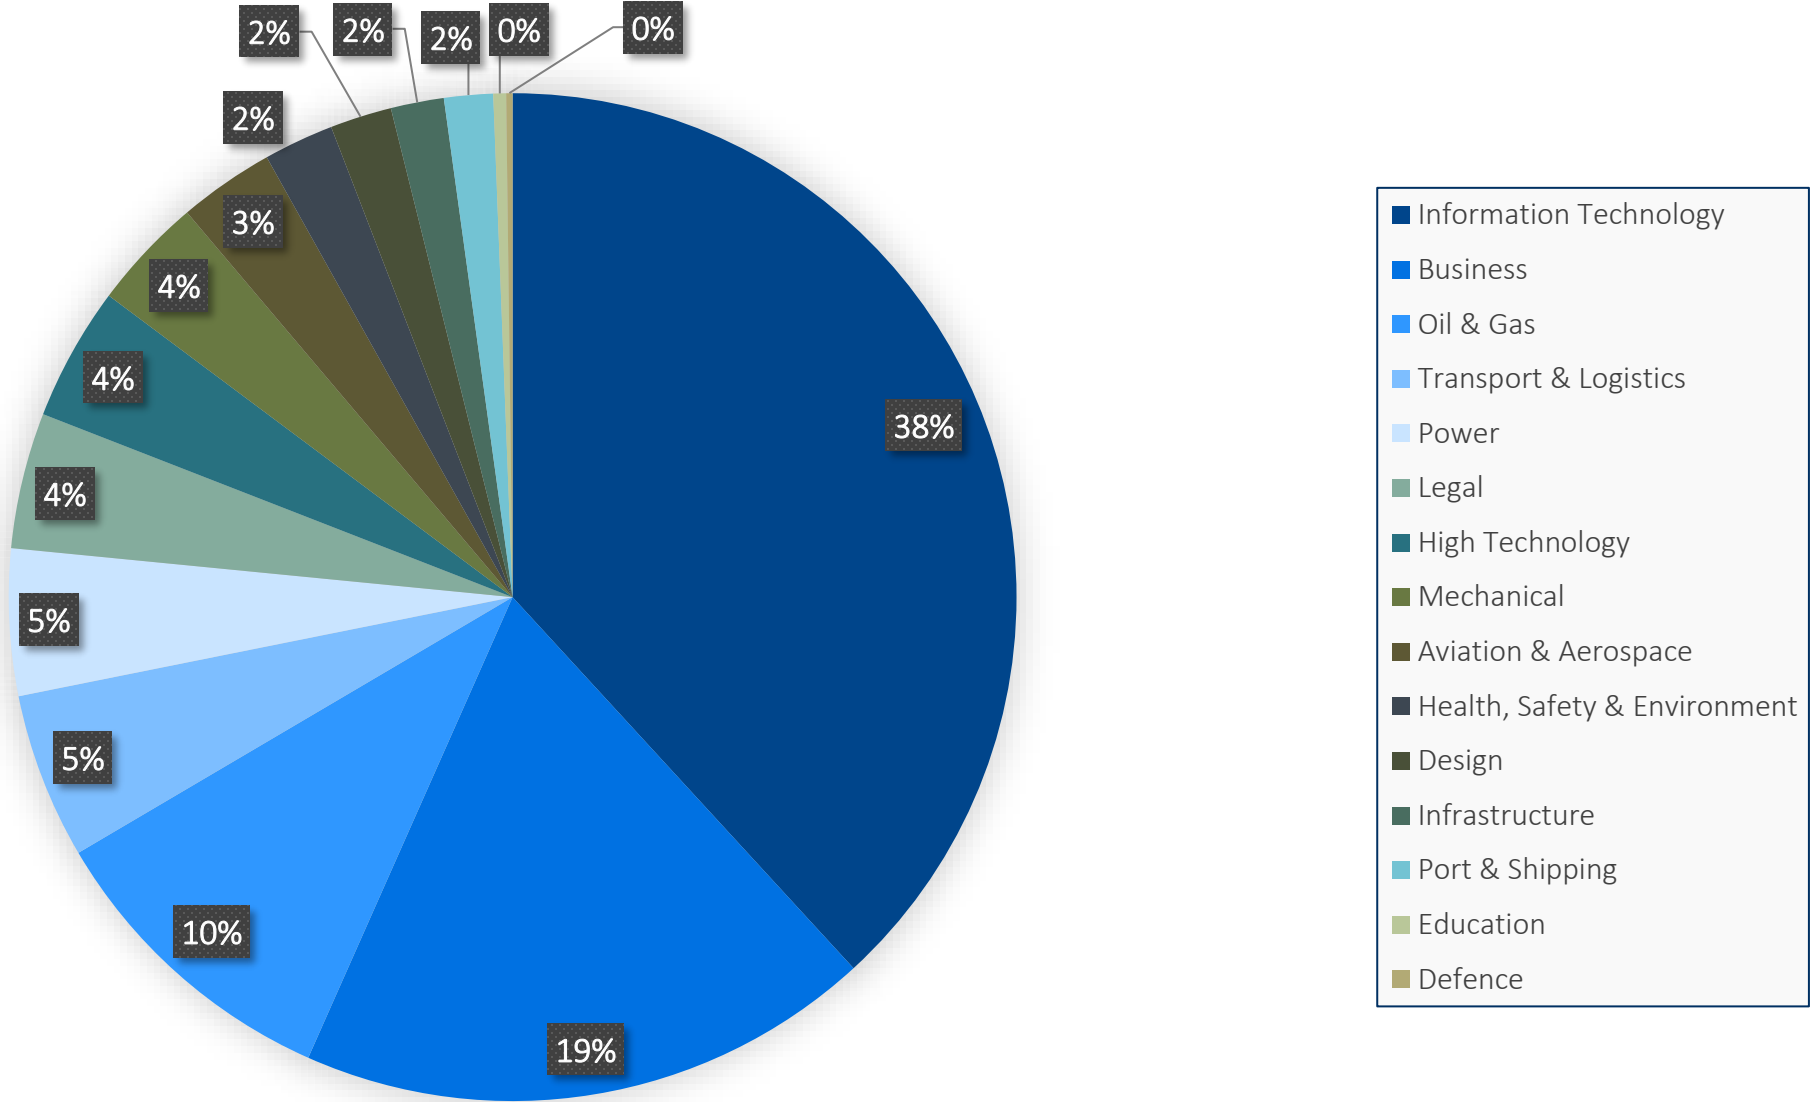

Sector Wise Recruiters