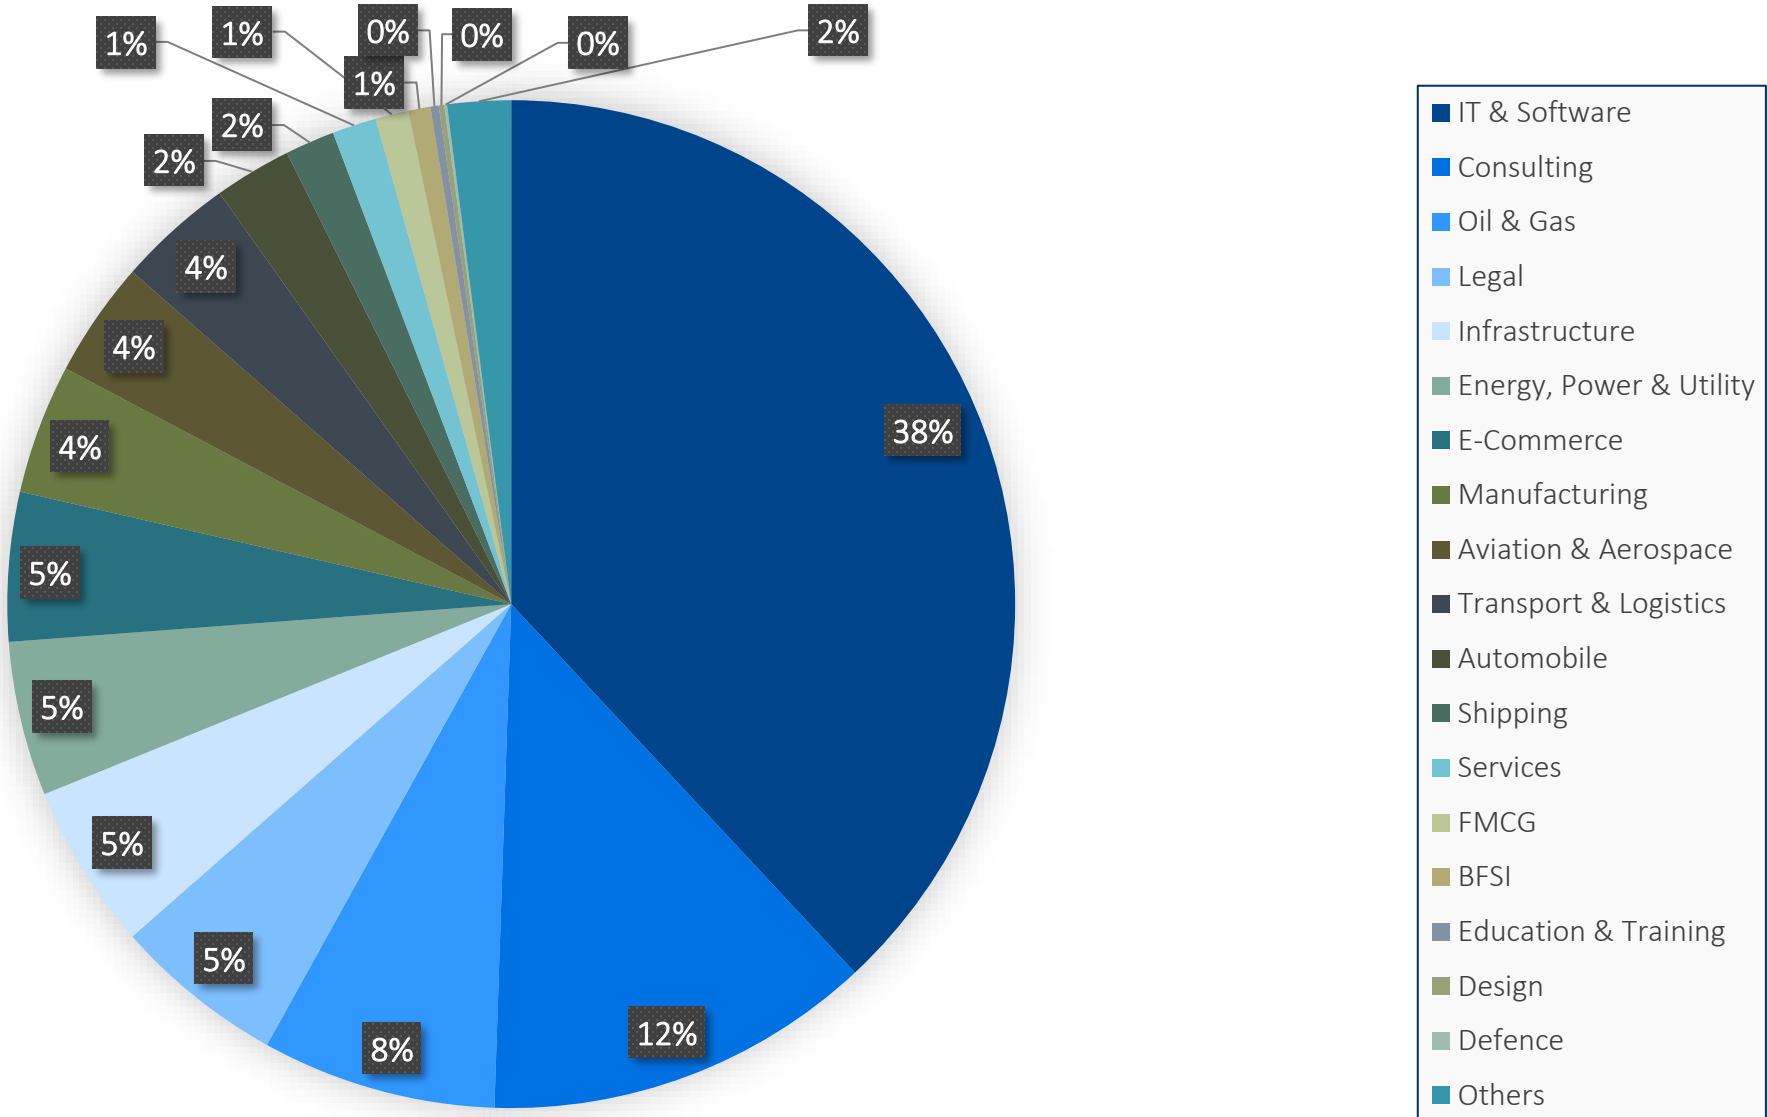

Sector Wise Recruiters