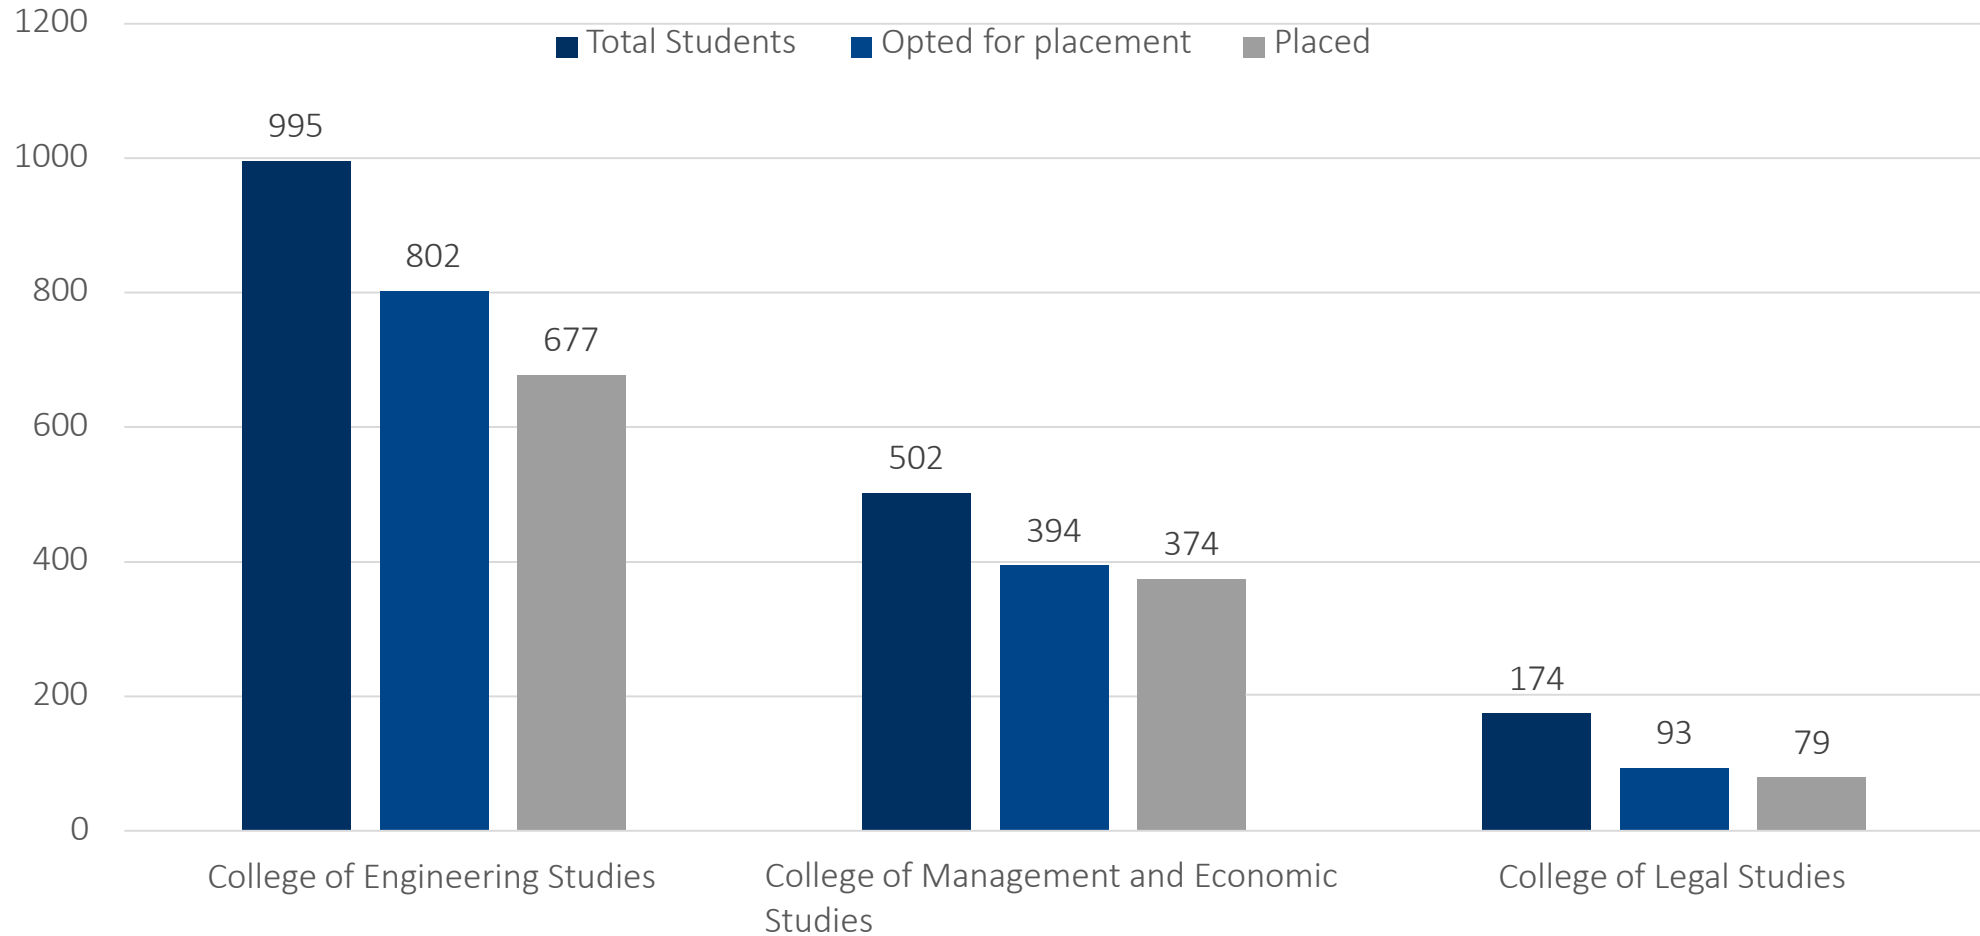

2015 SNAPSHOT

Total Students
1671

Opted for Placements
1289

Students Placed
1130