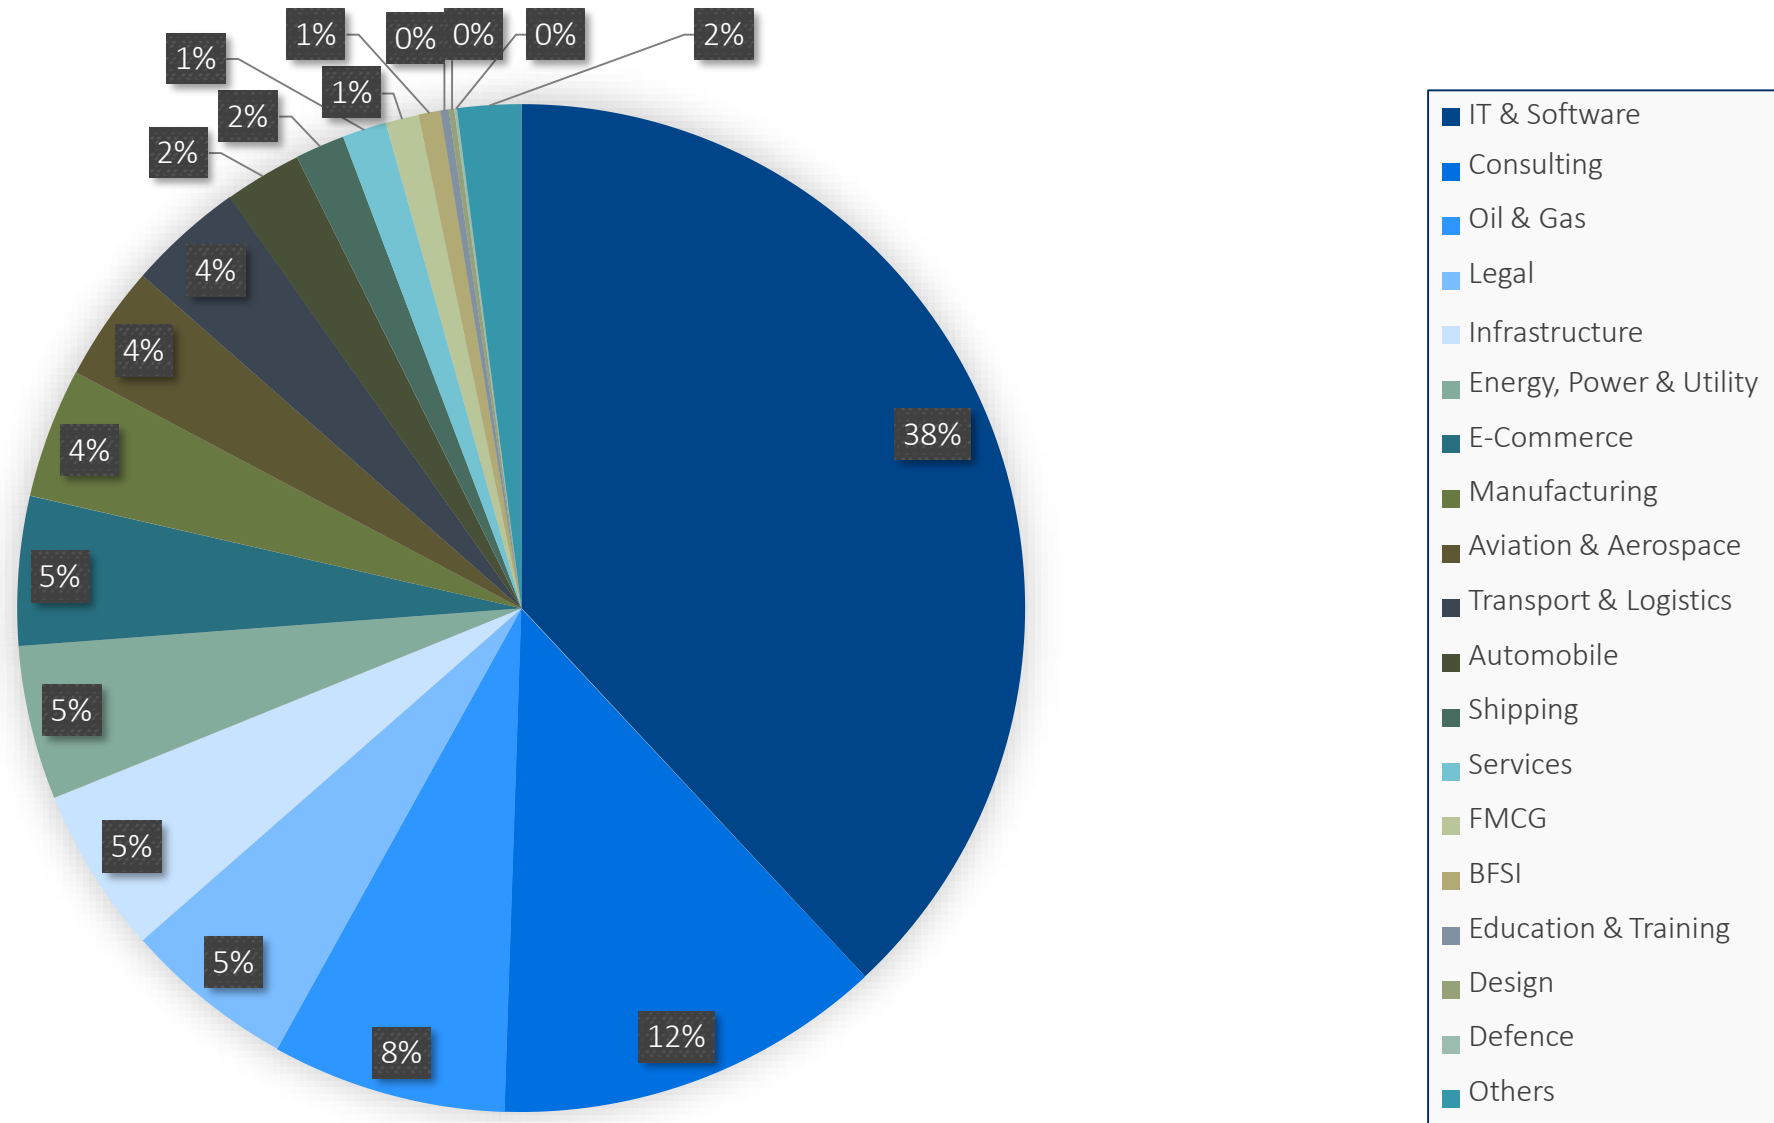

Sector Wise Recruiters